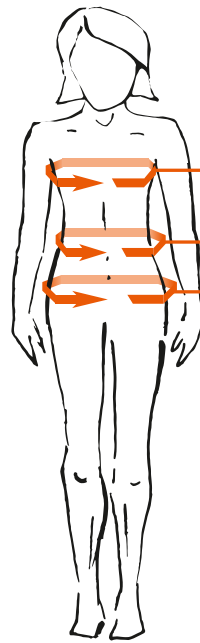

Messung des Brustumfangs

Messung des Taillenumfangs

Messung des Hüftumfangs

GRÖSSENTABELLE FRAUEN (CM)

GRÖSSE	XS	S	M	L	XL
BRUST	82-86	86-90	90-95	95-106	106-112
TAILLE	66-70	70-74	74-78	78-88	88-105
HÜFTE	92,5-95,5	95,5-98,5	98,5-103	103-110	110-118

GRÖSSENTABELLE MÄNNER / UNISEX (CM)

GRÖSSE	XXS	XS	S	M	L	XL	XXL	XXXL
BRUST	86-90	90-94	94-98	98-102	102-110	110-116	116-124	124-130
TAILLE	72-76	80-84	84-88	88-92	92-98	98-104	104-108	108-114
HÜFTE	88-92	92-96	96-100	100-104	104-110	110-115	115-120	120-126

ERKLÄRUNG PIKTOGRAMME

Zur besseren Übersicht sind bestimmte Artikel mit Piktogrammen versehen, welche die wichtigsten Eigenschaften auf einen Blick erkennen lassen.

Atmungsaktiv

Schnell-trocknend

Feuchtigkeits-regulierung

Wasserdicht

Wasser-abweisend

Winddicht

Wind-abweisend

In Europa hergestellt

Abnehmbare Ärmel

Reflexions-elemente

Geruchs-regulierung

Verklebte Nähte

Kleines Packmaß

Dirirelease Cotton

Polygiene®

Primaloft® Silver

Technostretch

- Hohe Elastizität
- Gute Wärmeisolierung
- Abriebfeste Außenseite, weiche Innenseite
- Maximaler Tragekomfort
- Schnelltrocknend

Dryfast