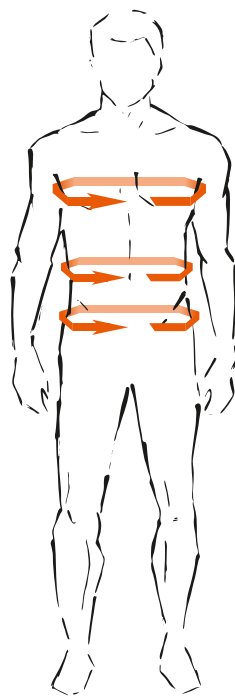

Messung des Brustumfangs

Messung des Taillenumfangs

Messung des Hüftumfangs

GRÖSSENTABELLE FRAUEN (CM)

GRÖSSE	XS	S	M	L	XL
BRUST	82-86	86-90	90-95	95-106	106-112
TAILLE	66-70	70-74	74-78	78-88	88-105
HÜFTE	92,5-95,5	95,5-98,5	98,5-103	103-110	110-118

GRÖSSENTABELLE MÄNNER / UNISEX (CM)

GRÖSSE	XXS	XS	S	M	L	XL	XXL	XXXL
BRUST	86-90	90-94	94-98	98-102	102-110	110-116	116-124	124-130
TAILLE	72-76	80-84	84-88	88-92	92-98	98-104	104-108	108-114
HÜFTE	88-92	92-96	96-100	100-104	104-110	110-115	115-120	120-126

ERKLÄRUNG PIKTOGRAMME

Zur besseren Übersicht sind bestimmte Artikel mit Piktogrammen versehen, welche die wichtigsten Eigenschaften auf einen Blick erkennen lassen.

Atmungsaktiv

Schnell-trocknend

Feuchtigkeits-regulierung

Wasserdicht

Wasser-abweisend

Winddicht

Wind-abweisend

In Europa hergestellt

Abnehmbare Ärmel

Reflexions-elemente

Geruchs-regulierung

Verklebte Nähte

Kleines Packmaß

Dirirelease Cotton

Polygiene®

Primaloft® Silver

Technostretch

- Hohe Elastizität
- Gute Wärmeisolierung
- Abriebfeste Außenseite, weiche Innenseite
- Maximaler Tragekomfort
- Schnelltrocknend

Dryfast